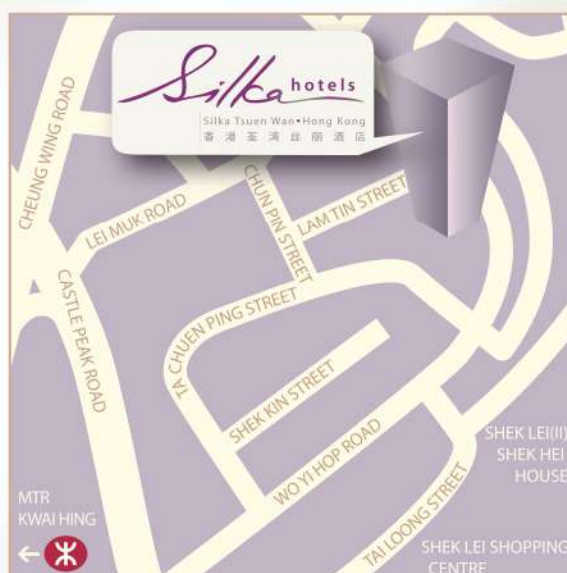

Silka hotels

Silka Tsuen Wan • Hong Kong
香港荃灣絲麗酒店

119 Wo Yi Hop Road, Kwai Chung, Kowloon, Hong Kong
www.silkahotels.com/silka-tsuen-wan

Managed by Dorsett Hospitality International

Like us on Facebook
f Silka Tsuen Wan, Hong Kong

LOCATION

Located amid the shopping attractions of Tsuen Wan, the industrial and commercial hub of Kwai Chung, it is perfect for leisure and business travelers alike

Complimentary Shuttle Bus Service to/from Hotel

• Kwai Fong MTR Station (Metroplaza), 10 minutes

NEARBY ATTRACTIONS / COMMERCIAL

- 5 minutes > Kwai Hing MTR Station
- 10 minutes > Tsuen Wan MTR Station / Sam Tung Uk Museum / Kwai Tsing Theatre / Buddhist Western Monastery / Yuen Yuen Institute / Florentia Village / Citistore / Citywalk / D · PARK
- 20 minutes > Noah's Ark
- 30 minutes > Hong Kong International Airport / AsiaWorld-Expo / Hong Kong Disneyland

- 35 minutes > Hong Kong Convention and Exhibition Centre

Metroplaza - A renowned and fashionable landmark for shopping

OWNERSHIP AND MANAGEMENT

Dorsett Hospitality International is one of Asia's fastest-growing hotel groups. As a Hong Kong hospitality brand, we are proud to have an international footprint in 25 major cities worldwide with a total of 54 properties with our strategic partners TWH and AGORA Hospitality, including Dorsett Hospitality International's 3 core brands: Dorsett Hotels & Resorts, d.Collection, and Silka, each with their own distinct identity and offerings to cater to diverse travel needs. Since the group's establishment in Hong Kong in January 2007, we have grown by leaps and bounds with hotels across China, Malaysia, Singapore, Japan, Australia, the United Kingdom, and Continental Europe; more properties are planned in the development pipeline. For more information on Dorsett Hospitality International, visit: www.dorsett.com.